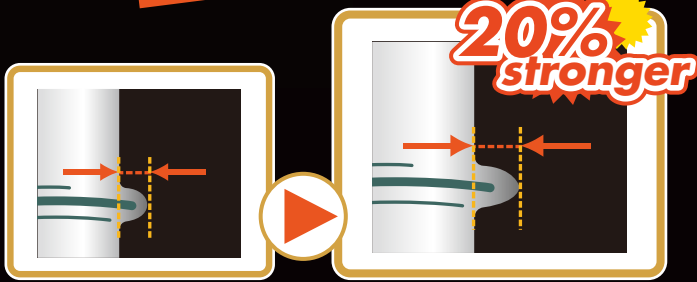

Black & Blue

Large 15 Litre Dust Capacity
Anti Bacteria Filter
Tough Body
Cord Length 6.0m
Blower Function

**TOUGH STYLE
PLUS+**

Panasonic Vacuum Cleaner Superior Features

THE BODY IS STRONG!

TOUGH STYLE PLUS+

New drum with 3.0 mm ditch

(compared with 1.0 mm ditch)

Large 17 Liter Dust Capacity

Less dust disposal

(MC-YL693)

17L

USEFUL FUNCTIONS!

Anti Bacteria Filter